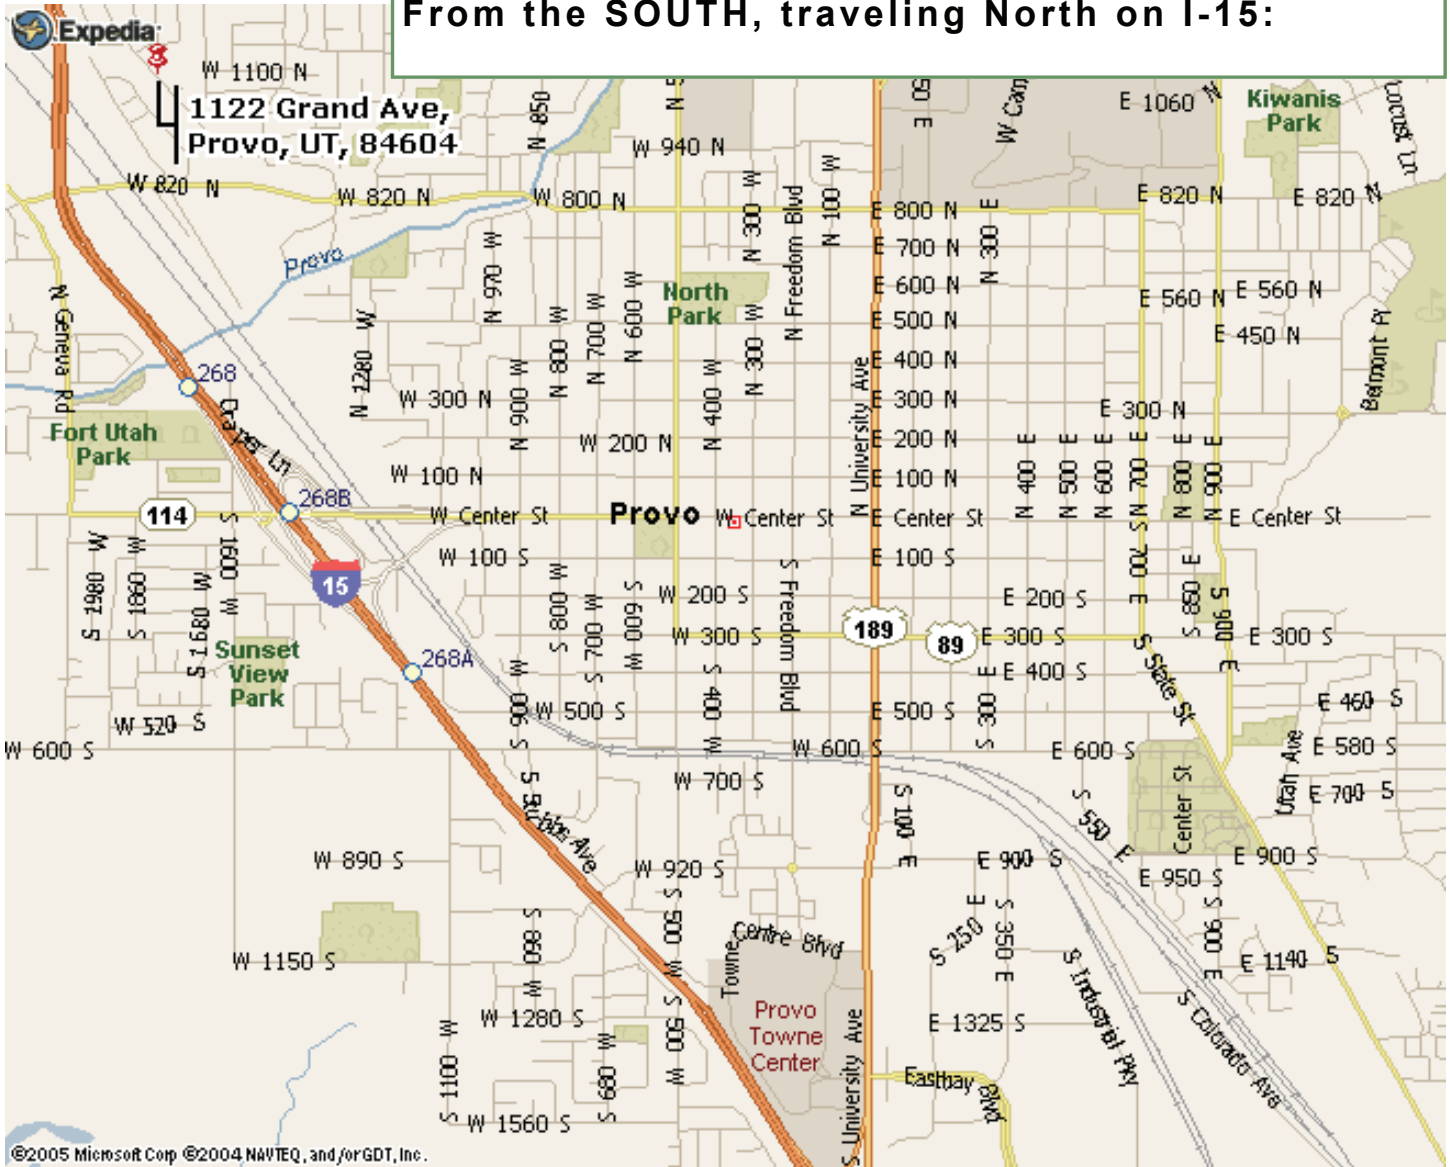

1122 North Grand Ave.
Provo, Utah 84604

Rocky Mountain Gathering

From the SOUTH, traveling North on I-15:

Lost:
Home: 801-356-1769
Cell: 801-362-9072

Exit I-15 on University Avenue.
Travel North (the direction you are going) about 20 blocks.
Turn LEFT on 800 N.
This will change to 820 N.
Continue to the Round-A-Bout
Take the 1st RIGHT onto 860 N. (Up the Hill)
This will change to 1550 W. at the top of the hill.
This will change to 1500 W. In about 4 blocks....
TURN LEFT onto 1100 N.
Go 2 blocks and you will see the church.